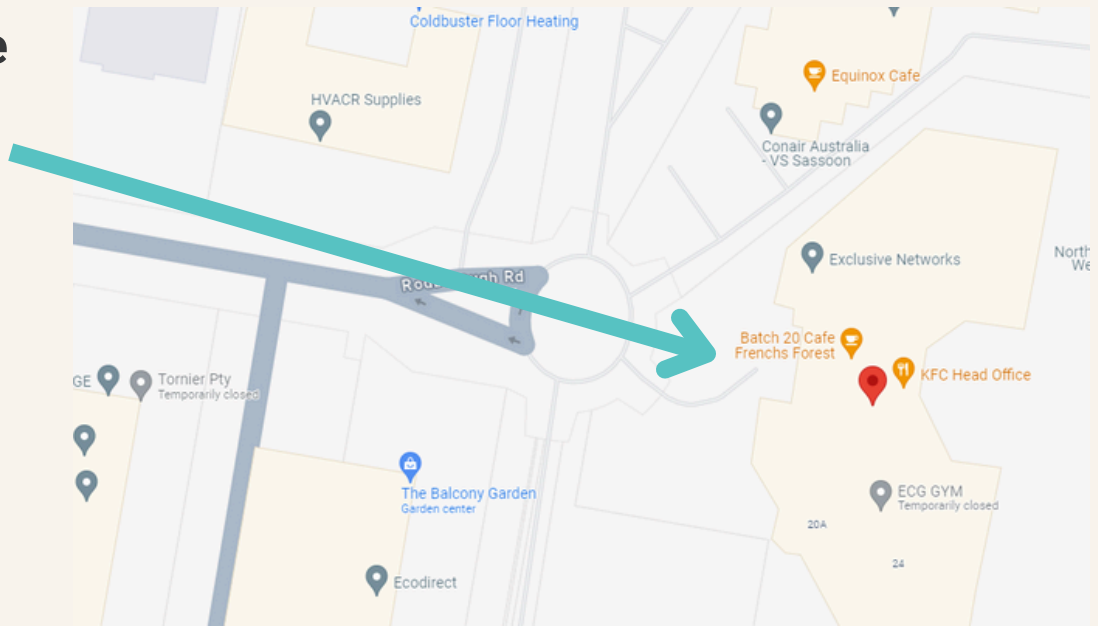

How to find us

Suite 4.04 Level 4, Building B, 20 Rodborough Road, Frenchs Forest NSW 2086

Building B is the 3rd driveway exit from the round about.

Stairs to main Entrance

Visitor Parking

You will find visitor parking on the road before the roundabout or there are a few spots before the carpark entrance to 20 Rodborough Road.